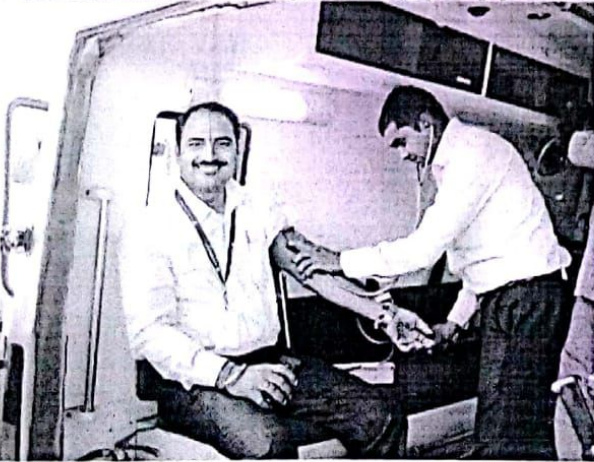

School of Engineering & IT

MATS UNIVERSITY

GULLU, ARANG, RAIPUR [C.G.]

Department of Mining Engineering

Photographs of Event /Activity

[Signature]
Head,
Dept. of Mining Engineering,
School of Engg. & IT,
MATS University, RAIPUR.