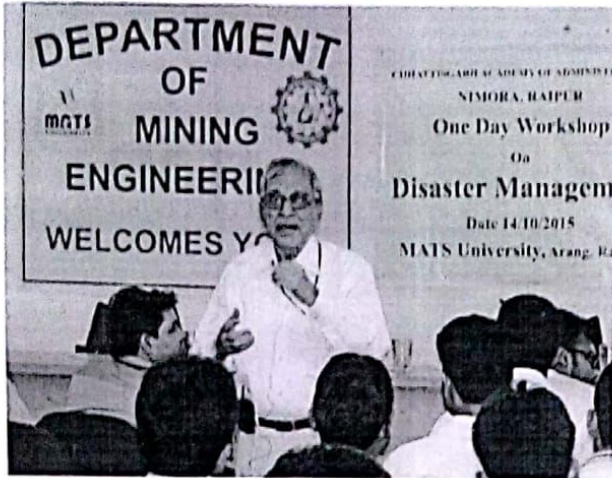

School of Engineering & IT

MATS UNIVERSITY

GULLU, ARANG, RAIPUR [C.G.]

Department of Mining Engineering

Photographs of Event /Activity

[Signature]
Head,
Dept. of Mining Engineering,
School of Engg. & IT,
MATS University, RAIPUR.